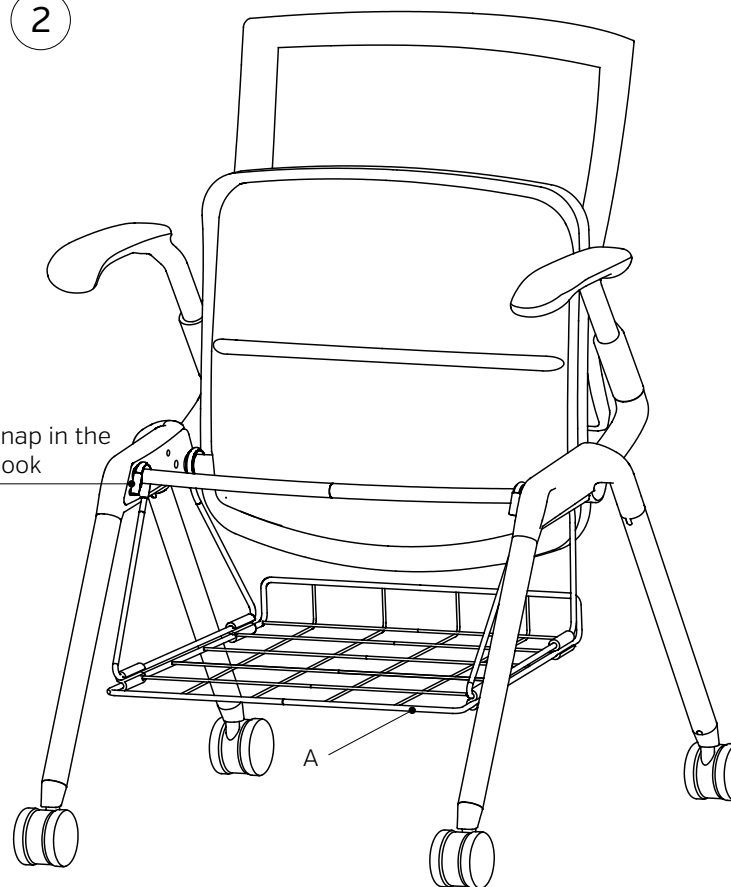

idesk

Assembly Instructions

408 OROBLANCO BASKET

1

Snap in the rear hook first

Item

Part Name

Part#

Qty

A

Basket

408

1

2

Then snap in the front hook

Warning