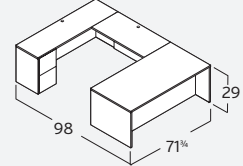

RU-223N
L-Desk. Bowfront. Reception. Wood Transaction Shelf
w/ 42" Return
\$4,675

RU-224N
U-Desk. Rectangular
w/ 42" Bridge
\$4,901

RU-228N
U-Desk. Bowfront
w/ 42" Bridge
\$4,983

RU-256N
U-Desk. Configuration
w/ 48" Bridge
\$6,943