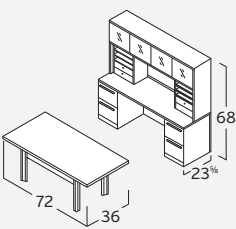

VL-749N
Desk Station Configuration
$6,084