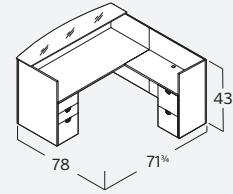

JA-124N
L-Desk. Bowfront. Reception. Glass Transaction Shelf
w/ 42" Return
$5,122