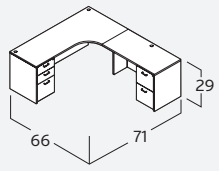

AM-397R *(right)*
L-Credenza CC
w/ 30" Return
$1,692