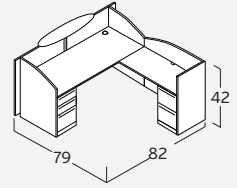

VL-644R (right)
L Desk. Reception | Ped 2b1f/Ped 2f
w/ 48 1/4" Return
$3,721