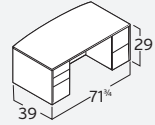

JADE
COMPONENTS & TYPICALS