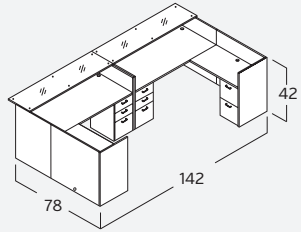

AM-404N
2 L-Desk, Reception with Glass Transaction Top
w/ 42" Return
$4,838