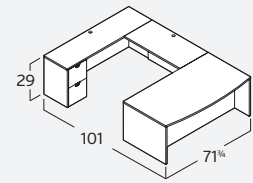

JA-133N
U-Desk. Bowfront
w/ 42" Bridge
$5,308