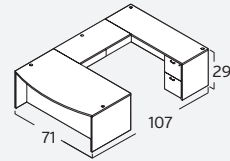

AM-321N
 L-Desk, Bowfront
 w/ 42" Return
 \$1,798

AM-333N
 L-Desk, Bullet Shape, Suspended Ped
 w/ 42" Return
 \$1,155

AM-399N
 L-Desk, Reception with Wood Transaction Top
 w/ 42" Return
 \$2,003

AM-404N
 2 L-Desk, Reception with Glass Transaction Top
 w/ 42" Return
 \$4,838