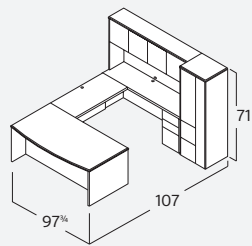

RU-245N
U-Desk. Configuration
w/ 48" Bridge
$9,597

JADE
COMPONENTS & TYPICALS