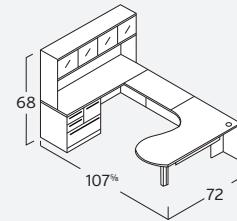

VL-728L (left)
U Station Configuration
w/ 42" Bridge
$5,039