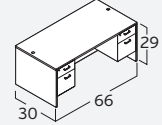

TO SPECIFY, PLEASE COMPLETE THE PRODUCT CODE BY INCLUDING FINISH CODE:
MAPL HARD ROCK MAPLE CHER MOCHA CHERRY MAHO SIENNA MAHOGANY BLKC BLACK CHERRY WLNT PARK WALNUT GREY VALLEY GREY
EXAMPLE PRODUCT CODE: AM-415N.CHER DESK, DOUBLE PED RECTANGULAR, MOCHA CHERRY FINISH

AMBER TYPICALS

VERDE
COMPONENTS & TYPICALS