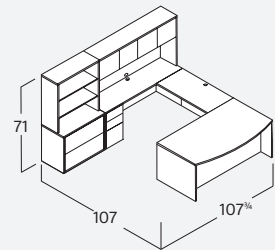

RU-223N
L-Desk. Bowfront. Reception. Wood Transaction Shelf
w/ 42" Return
\$4,675

RU-224N
U-Desk. Rectangular
w/ 42" Bridge
\$4,901

RU-228N
U-Desk. Bowfront
w/ 42" Bridge
\$4,983

RU-256N
U-Desk. Configuration
w/ 48" Bridge
\$6,943