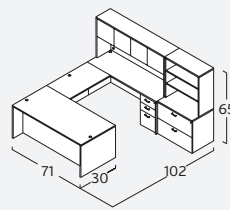

AM-426N
U-Desk Configuration
w/ 48" Bridge
$3,754