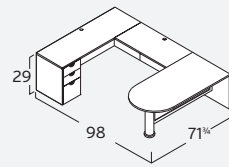

JA-151N
U-Desk. Bullet Shape. Metal Leg/Glass Panel
w/ 42" Bridge
$4,232