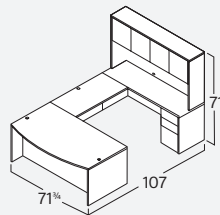

RU-256N
U-Desk. Configuration
w/ 48" Bridge
$6,943