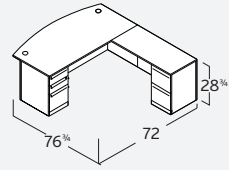

VL-625N
L Desk. Bowfront | Ped 2b1f/Ped 2f
w/ 42" Return
$2,667