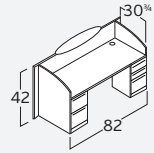

VL-751N
Desk. Reception | Ped 2f/Ped 2b1f
30 1/4"Dx82"W
$3,050