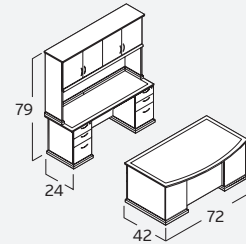

EM-412N
 L-Desk. Bowfront. Reception
 w/ 42" Return
 \$8,246

EM-413N
 U-Desk. Rectangular
 w/ 48" Bridge
 \$9,919

EM-414N
 U-Desk. Bowfront
 w/ 48" Bridge
 \$10,070

EM-416N
 Desk. Credenza. Configuration
 \$12,240