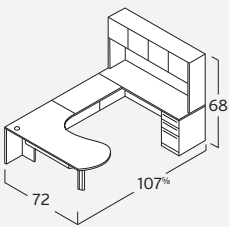

VL-730R (right)
U Station Configuration
w/ 42" Bridge
$4,201