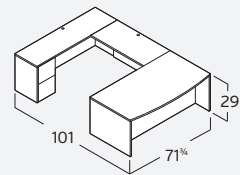

RU-223N
L-Desk. Bowfront. Reception. Wood Transaction Shelf
w/ 42" Return
\$4,675

RU-224N
U-Desk. Rectangular
w/ 42" Bridge
\$4,901

RU-228N
U-Desk. Bowfront
w/ 42" Bridge
\$4,983

RU-256N
U-Desk. Configuration
w/ 48" Bridge
\$6,943