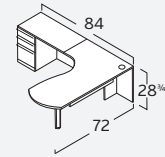

VL-719L (left)
L Desk. arcEnd | T Panel/Ped 2b1f
w/ 42" Return
$2,382