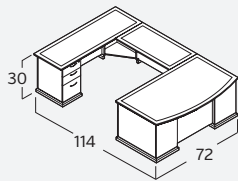

EM-414N
U-Desk. Bowfront
w/ 48" Bridge
$10,070