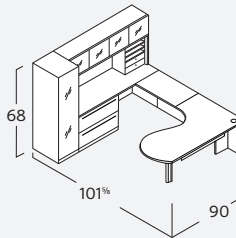

VL-735L (left)
U Station Configuration
w/ 36" Bridge
$7,772