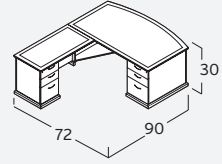

EMERALD TYPICALS

EM-403N
 Desk. Double Ped. Rectangular
 36"Dx72"W
 \$5,892

EM-404N
 Desk. Double Ped. Bowfront
 36/42"Dx72"W
 \$6,043

EM-408N
 L-Desk. Rectangular
 w/ 48" Return
 \$7,537

EM-409N
 L-Desk. Bowfront
 w/ 48" Return
 \$7,688