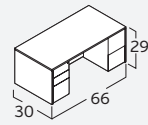

JADE
COMPONENTS & TYPICALS