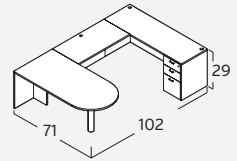

AM-361N
U-Desk, Bullet Shape
w/ 42" Bridge
$1,577