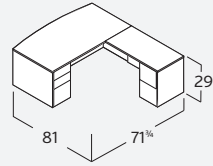

RU-201N
Desk. Double Ped. Rectangular
30"Dx66"W
$2,999

RU-211N
L-Desk. Bowfront
w/ 42" Return
$4,014