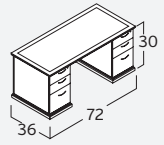

TO SPECIFY, PLEASE COMPLETE THE PRODUCT CODE BY INCLUDING FINISH CODE: MAHO PORT FIGURED MAHOGANY COGN COGNAC CHERRY
EXAMPLE PRODUCT CODE: EM-404N.COGN DESK. DOUBLE PED. BOWFRONT. COGNAC CHERRY FINISH

EMERALD TYPICALS

EM-403N
Desk. Double Ped. Rectangular
36"Dx72"W
$5,892