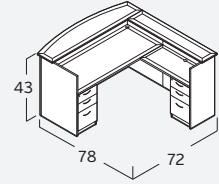

EMERALD TYPICALS

EM-403N
 Desk. Double Ped. Rectangular
 36"Dx72"W
 \$5,892

EM-404N
 Desk. Double Ped. Bowfront
 36/42"Dx72"W
 \$6,043

EM-408N
 L-Desk. Rectangular
 w/ 48" Return
 \$7,537

EM-409N
 L-Desk. Bowfront
 w/ 48" Return
 \$7,688