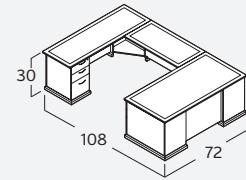

EM-413N
U-Desk. Rectangular
w/ 48" Bridge
$9,919