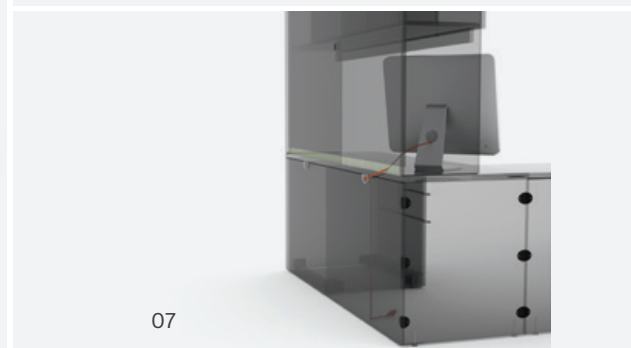

- / 01 – DIE-CAST ALUMINUM GROMMETS STANDARD POWDER COAT
- / 02 – KITT™ COMPUTER MONITOR ARMS
- / 03 – HUTCH ORGANIZER
- / 04 – SATIN ANODIZED ALUMINUM DRAWER PULL
- / 05 – PIVOT TABLE BASE & MOBILE PED WITH BRAKE CASTERS
- / 06 – WIRE MANAGEMENT ACCESSIBLE LEGS
- / 07 – WIRE MANAGEMENT ACCESSIBLE CREDENZA
- / 08 – OPTIONAL KEY ALIKE LOCK
- / 09 – EUROPEAN STYLE CONCEALED HINGES
- / 10 – CLARO™ LED LIGHTS
- / 11 – TECHNOLOGY SUPPORTED PANEL BASE