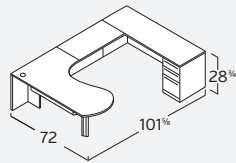

VL-721R (right)
U Desk. arcEnd | T Panel/Ped 2b1f
w/ 36" Bridge
$3,178