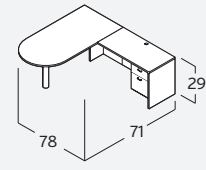

AM-303N
Desk, Double Suspended Ped. Rectangular
30"Dx66"W
$1,151

AM-333N
L-Desk, Bullet Shape, Suspended Ped
w/ 42" Return
$1,155