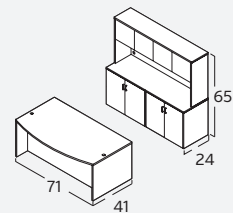

AM-383N
Desk, Credenza, Configuration
$3,162