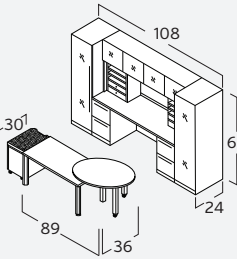

VL-721R (right)
 U Desk. arcEnd | T Panel/Ped 2b1f
 w/ 36" Bridge
\$3,178

VL-728L (left)
 U Station Configuration
 w/ 42" Bridge
\$5,039

VL-730R (right)
 U Station Configuration
 w/ 42" Bridge
\$4,201

VL-735L (left)
 U Station Configuration
 w/ 36" Bridge
\$7,772