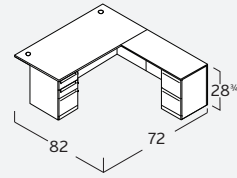

VL-622N
L Desk. Rectangular | Ped 2f/Ped 2b1f
w/ 47 1/4" Return
$2,709