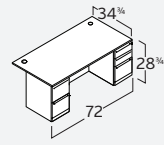

TO SPECIFY, PLEASE COMPLETE THE PRODUCT CODE BY INCLUDING FINISH CODE: ESP ESPRESSO LAT LATTE
EXAMPLE PRODUCT CODE: VL-607N.ESP DESK. RECTANGULAR | PED 2F/2B1F. ESPRESSO FINISH

VERDE TYPICALS

VL-607N
Desk. Rectangular | Ped 2f/Ped 2b1f
34 1/4"Dx72"W
$2,395