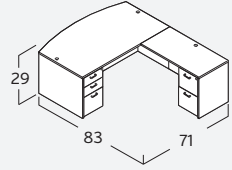

AM-415N
Desk, Double Ped. Rectangular
30"Dx71"W
$1,470

AM-321N
L-Desk, Bowfront
w/ 42" Return
$1,798