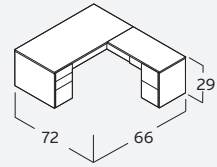

RU-207N
L-Desk. Rectangular
w/ 42" Return
$3,687