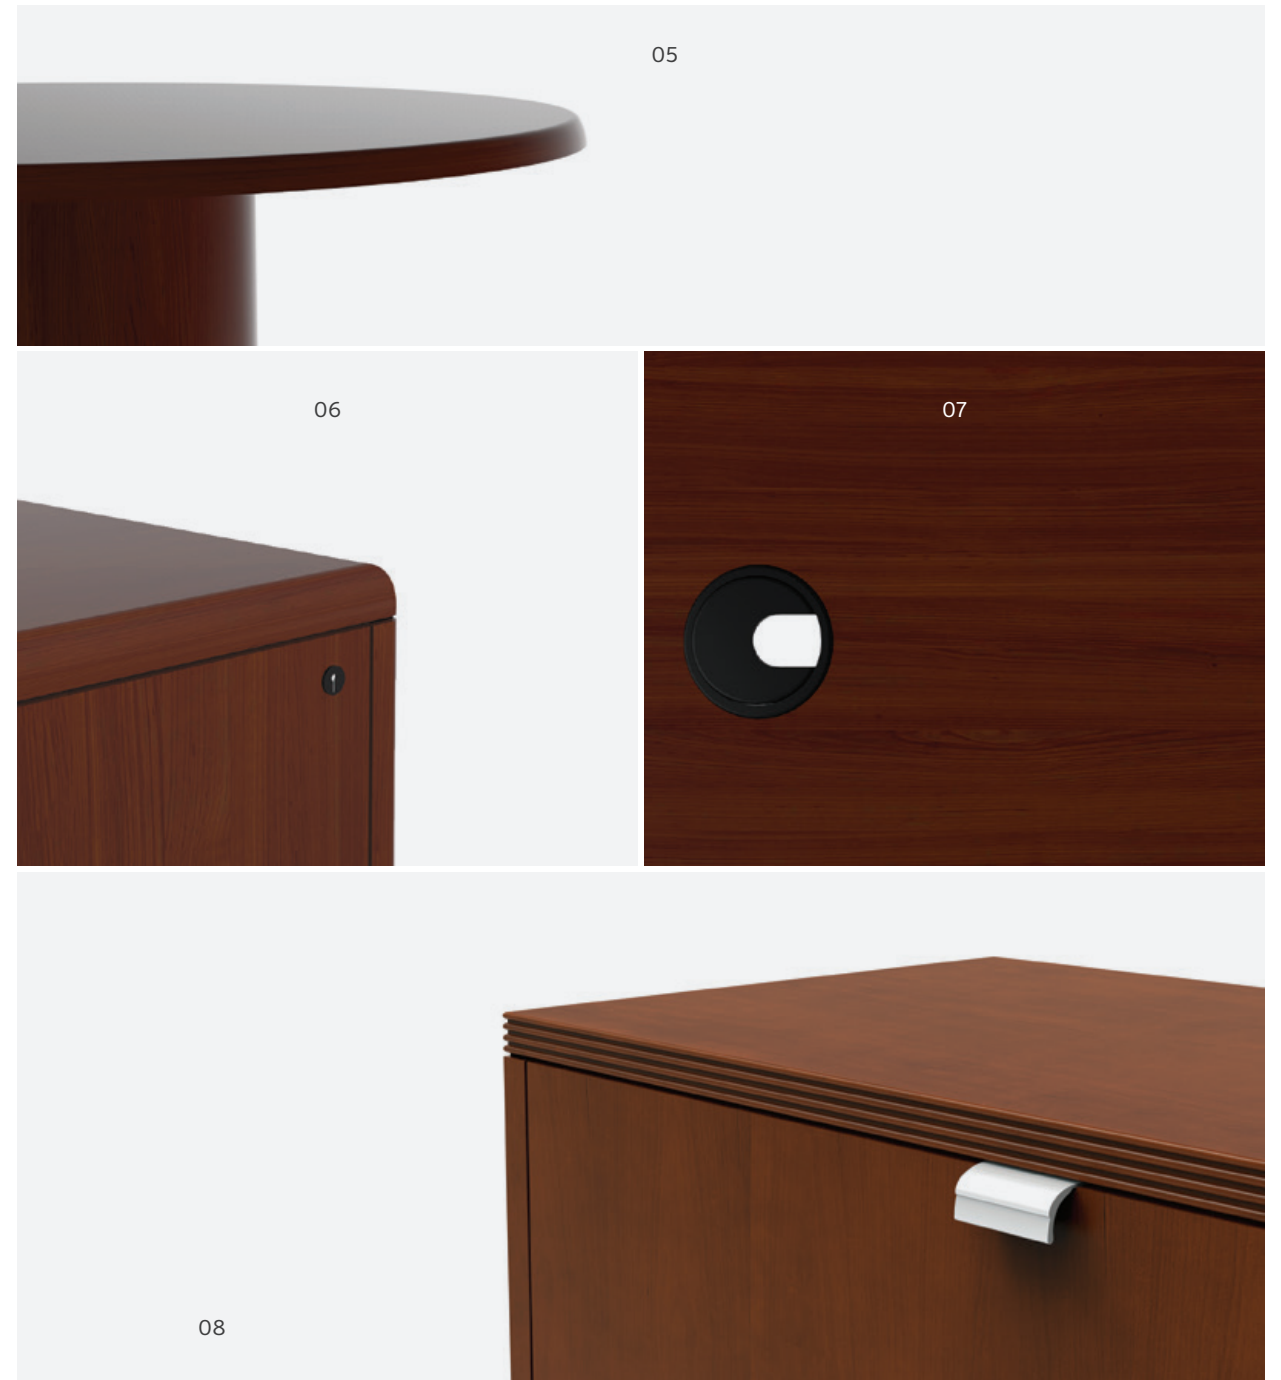

- / 05 – CONFERENCE TOP THICKNESS 1¾" - RUBY
- / 06 – RADIUS EDGE TOP DESIGN - RUBY
- / 07 – GROMMETS ARE STANDARD ON TABLE TOPS - RUBY
- / 08 – PULL DESIGN - JADE