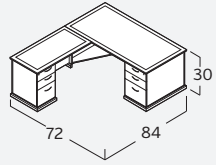

EM-408N
L-Desk. Rectangular
w/ 48" Return
$7,537