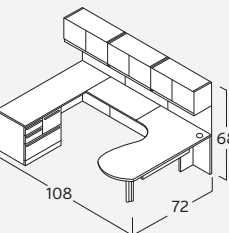

VL-748L (left)
U Station Configuration
w/ 42" Bridge
$5,021