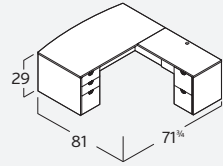

JADE TYPICALS

JA-101N
 Desk. Double Ped. Rectangular
 30"Dx66"W
\$3,195

JA-103N
 Desk. Double Ped. Bowfront
 35 1/4"/39"Dx71 1/4"W
\$3,540

JA-107N
 L-Desk. Rectangular
 w/ 42" Return
\$3,927

JA-111N
 L-Desk. Bowfront
 w/ 42" Return
\$4,272