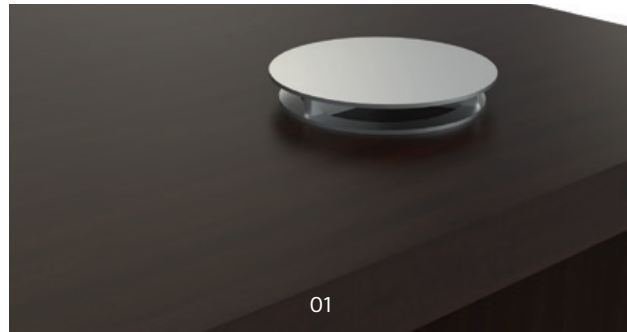

- / 01 – DIE-CAST ALUMINUM GROMMETS STANDARD POWDER COAT
- / 02 – KITT™ COMPUTER MONITOR ARMS
- / 03 – HUTCH ORGANIZER
- / 04 – SATIN ANODIZED ALUMINUM DRAWER PULL
- / 05 – PIVOT TABLE BASE & MOBILE PED WITH BRAKE CASTERS
- / 06 – WIRE MANAGEMENT ACCESSIBLE LEGS
- / 07 – WIRE MANAGEMENT ACCESSIBLE CREDENZA
- / 08 – OPTIONAL KEY ALIKE LOCK
- / 09 – EUROPEAN STYLE CONCEALED HINGES
- / 10 – CLARO™ LED LIGHTS
- / 11 – TECHNOLOGY SUPPORTED PANEL BASE