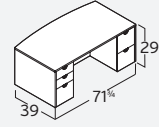

TO SPECIFY, PLEASE COMPLETE THE PRODUCT CODE BY INCLUDING FINISH CODE: **CHER** CHESTNUT CHERRY **MAHO** HENNA MAHOGANY
EXAMPLE PRODUCT CODE: **JA-155N.CHER** U-DESK. CONFIGURATION. CHESTNUT CHERRY FINISH

JADE TYPICALS

SEATING & ACCESSORIES