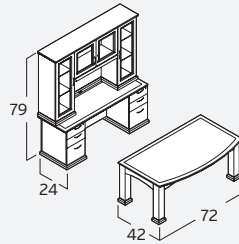

EM-416N
Desk. Credenza. Configuration
$12,240