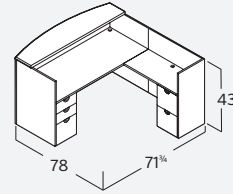

JADE TYPICALS

JA-101N
 Desk. Double Ped. Rectangular
 30"Dx66"W
\$3,195

JA-103N
 Desk. Double Ped. Bowfront
 35 1/4"/39"Dx71 1/4"W
\$3,540

JA-107N
 L-Desk. Rectangular
 w/ 42" Return
\$3,927

JA-111N
 L-Desk. Bowfront
 w/ 42" Return
\$4,272