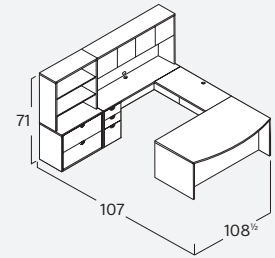

JA-155N
U-Desk. Configuration
w/ 48" Bridge
$10,205