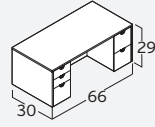

TO SPECIFY, PLEASE COMPLETE THE PRODUCT CODE BY INCLUDING FINISH CODE: **CHER** CHESTNUT CHERRY **MAHO** HENNA MAHOGANY
EXAMPLE PRODUCT CODE: **JA-155N.CHER** U-DESK. CONFIGURATION. CHESTNUT CHERRY FINISH

JADE TYPICALS