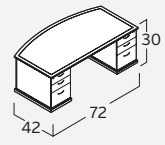

EM-404N
Desk. Double Ped. Bowfront
36/42"Dx72"W
$6,043