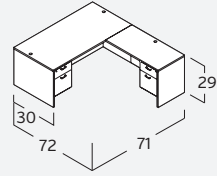

AM-419N
L-Desk, Rectangular, Suspended Ped
W/ 42" Return
$1,540