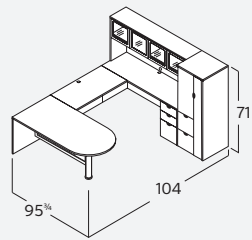

JA-156N
U-Desk. Configuration
w/ 48" Bridge
$9,468

SEATING & ACCESSORIES