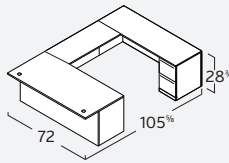

VL-648N
U Desk. Rectangular | Ped 2b1f/Ped 2f
w/ 47 1/4" Bridge
$3,550