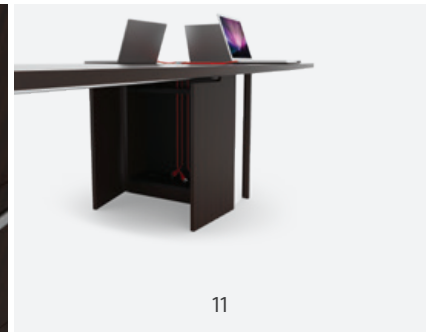

- / 01 – DIE-CAST ALUMINUM GROMMETS STANDARD POWDER COAT
- / 02 – KITT™ COMPUTER MONITOR ARMS
- / 03 – HUTCH ORGANIZER
- / 04 – SATIN ANODIZED ALUMINUM DRAWER PULL
- / 05 – PIVOT TABLE BASE & MOBILE PED WITH BRAKE CASTERS
- / 06 – WIRE MANAGEMENT ACCESSIBLE LEGS
- / 07 – WIRE MANAGEMENT ACCESSIBLE CREDENZA
- / 08 – OPTIONAL KEY ALIKE LOCK
- / 09 – EUROPEAN STYLE CONCEALED HINGES
- / 10 – CLARO™ LED LIGHTS
- / 11 – TECHNOLOGY SUPPORTED PANEL BASE