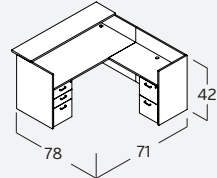

AM-399N
L-Desk, Reception with Wood Transaction Top
w/ 42" Return
$2,003