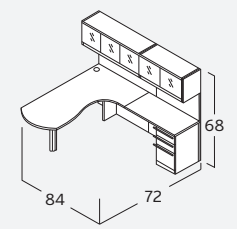

VL-750R (right)
Desk Station Configuration
w/ 42" Bridge
$4,241

EMERALD
COMPONENTS & TYPICALS