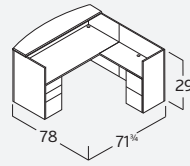

RU-223N
L-Desk. Bowfront. Reception. Wood Transaction Shelf
w/ 42" Return
\$4,675

RU-224N
U-Desk. Rectangular
w/ 42" Bridge
\$4,901

RU-228N
U-Desk. Bowfront
w/ 42" Bridge
\$4,983

RU-256N
U-Desk. Configuration
w/ 48" Bridge
\$6,943