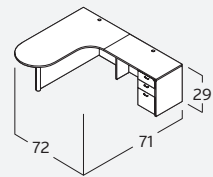

AM-395R *(right)*
L-Desk, Bullet Shape CC
w/ 30" Return
$1,344