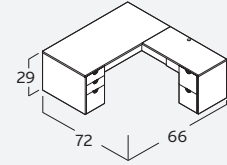

JA-107N
L-Desk. Rectangular
w/ 42" Return
$3,927