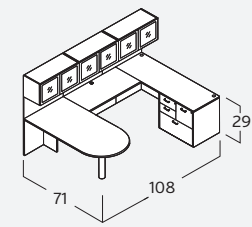

AM-407N
U-Desk Configuration
w/ 48" Bridge
$3,495

VERDE
COMPONENTS & TYPICALS