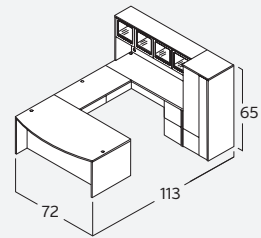

AM-354N
 U-Desk, Bowfront
 w/ 42" Bridge
 \$2,091

AM-361N
 U-Desk, Bullet Shape
 w/ 42" Bridge
 \$1,577

AM-395R *(right)*
 L-Desk, Bullet Shape CC
 w/ 30" Return
 \$1,344

AM-397R *(right)*
 L-Credenza CC
 w/ 30" Return
 \$1,692