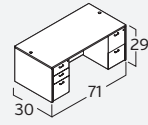

TO SPECIFY, PLEASE COMPLETE THE PRODUCT CODE BY INCLUDING FINISH CODE:
MAPL HARD ROCK MAPLE CHER MOCHA CHERRY MAHO SIENNA MAHOGANY BLKC BLACK CHERRY WLNT PARK WALNUT GREY VALLEY GREY
EXAMPLE PRODUCT CODE: AM-415N.CHER DESK, DOUBLE PED RECTANGULAR, MOCHA CHERRY FINISH

AMBER TYPICALS