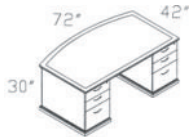

EM6960 84\"/>

EM6901L/R EXECUTIVE 'L' W/ 72\"/>

EM6982 HUTCH W/WOOD DOORS
EM6982.MAHO-MAHOGANY
EM6982.MAP-MAPLE

EM6991 48\"/>

EM6961 72\"/>

EM6903L/R EXECUTIVE 'L' W/66\"/>

EM6983 BOOKCASE 49\"/>

EM6992 96\"/>

EM6962 66\"/>

EM6904L/R EXECUTIVE 'L' W/84\"/>

EM6984 BOOKCASE 79\"/>

EM6993 120\"/>

EM6963 72\"/>

EM6902L/R EXECUTIVE 'U' W/BOW TOP DESK
EM6902L.R.MAHO-MAHOGANY
EM6902L/R.MAP-MAPLE
(EM6902L SHOWN)

EM6985 LATERAL FILE
EM6985.MAHO-MAHOGANY
EM6985.MAP-MAPLE