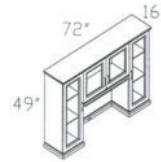

EM6965 TABLE DESK
EM6965.MAHO-MAHOGANY
EM6965.MAP-MAPLE

EM6964 STORAGE CREDENZA
EM6964.MAHO-MAHOGANY
EM6964.MAP-MAPLE

EM6981 HUTCH W/GLASS DOORS
EM6981.MAHO-MAHOGANY
EM6981.MAP-MAPLE

EM6986 TWO DOOR CABINET
EM6986.MAHO-MAHOGANY
EM6986.MAP-MAPLE

EM6960 84\"/>

EM6901L/R EXECUTIVE 'L' W/ 72\"/>

EM6982 HUTCH W/WOOD DOORS
EM6982.MAHO-MAHOGANY
EM6982.MAP-MAPLE

EM6991 48\"/>

EM6961 72\"/>

EM6903L/R EXECUTIVE 'L' W/66\"/>

EM6983 BOOKCASE 49\"/>

EM6992 96\"/>