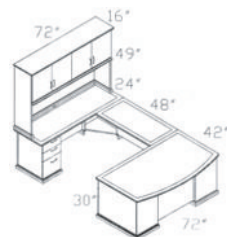

EM6995.MAHO-MAHOGANY
EM6995.MAP-MAPLE

EM6953 END TABLE

EM6953.MAHO-MAHOGANY
EM6953.MAP-MAPLE

**EM6981
EM6963
EM6965**

**EM6960
EM6964
EM6982
EM6983
EM6984
EM6985**

EM6996 WOOD KEY BOARD SLIDE

EM6996.MAHO-MAHOGANY
EM6996.MAP-MAPLE

EM6954 COFFEE TABLE

EM6954.MAHO-MAHOGANY
EM6954.MAP-MAPLE

**EM6981
EM6963
EM6961**

**EM6964
EM6987
EM6993**

**EM6951L/R RECEPTION UNIT
W/TRANSATION RETURN TOP**

EM6951L/R.MAHO-MAHOGANY
EM6951L/R.MAP-MAPLE
(EM6951R SHOWN)

**CHAIR-05 MAHOGANY
CHAIR-06 MAPLE**

(Matches the Finishes of Emerald Collection)
BLACK FABRIC SEAT STANDARD
CAN BE REUPHOLSTERED
O.D. 23"W X 23" D x 32-1/2" H

**EM6902L/R
EM6982**

**EM6986
EM6991**