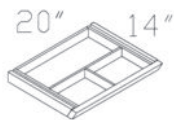

EM6962 66\"/>

EM6904L/R EXECUTIVE 'L' W/84\"/>

EM6984 BOOKCASE 79\"/>

EM6993 120\"/>

EM6963 72\"/>

EM6902L/R EXECUTIVE 'U' W/BOW TOP DESK
EM6902L.R.MAHO-MAHOGANY
EM6902L/R.MAP-MAPLE
(EM6902L SHOWN)

EM6985 LATERAL FILE
EM6985.MAHO-MAHOGANY
EM6985.MAP-MAPLE

EM6994 144\"/>

EM6987 PRESENTATION BOARD

EM6987.MAHO-MAHOGANY
EM6987.MAP-MAPLE

EM6952L/R RECEPTION UNIT

EM6952L/R.MAHO-MAHOGANY
EM6952L/R.MAP-MAPLE

**EM6964
EM6965**

**EM6905L/R
EM6982
EM6983
EM6985**

EM6995 CENTER DRAWER

EM6995.MAHO-MAHOGANY
EM6995.MAP-MAPLE

EM6953 END TABLE

EM6953.MAHO-MAHOGANY
EM6953.MAP-MAPLE

**EM6981
EM6963
EM6965**

**EM6960
EM6964
EM6982
EM6983
EM6984
EM6985**

EM6996 WOOD KEY BOARD SLIDE

EM6996.MAHO-MAHOGANY
EM6996.MAP-MAPLE