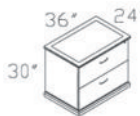

EM6962 66\"/>

EM6904L/R EXECUTIVE 'L' W/84\"/>

EM6984 BOOKCASE 79\"/>

EM6993 120\"/>

EM6963 72\"/>

EM6902L/R EXECUTIVE 'U' W/BOW TOP DESK
EM6902L.R.MAHO-MAHOGANY
EM6902L/R.MAP-MAPLE
(EM6902L SHOWN)

EM6985 LATERAL FILE
EM6985.MAHO-MAHOGANY
EM6985.MAP-MAPLE