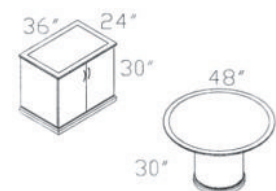

**EM6986
EM6991**