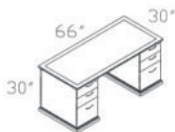

EM6960 84\"/>

EM6901L/R EXECUTIVE 'L' W/ 72\"/>

EM6982 HUTCH W/WOOD DOORS
EM6982.MAHO-MAHOGANY
EM6982.MAP-MAPLE

EM6991 48\"/>

EM6961 72\"/>

EM6903L/R EXECUTIVE 'L' W/66\"/>

EM6983 BOOKCASE 49\"/>

EM6992 96\"/>

EM6962 66\"/>

EM6904L/R EXECUTIVE 'L' W/84\"/>

EM6984 BOOKCASE 79\"/>

EM6993 120\"/>

EM6963 72\"/>

EM6902L/R EXECUTIVE 'U' W/BOW TOP DESK
EM6902L.R.MAHO-MAHOGANY
EM6902L/R.MAP-MAPLE
(EM6902L SHOWN)

EM6985 LATERAL FILE
EM6985.MAHO-MAHOGANY
EM6985.MAP-MAPLE