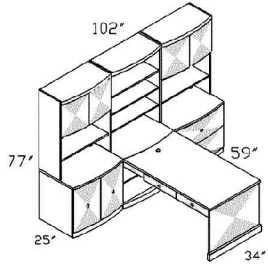

SA-6017H
2 DOOR HUTCH 60" (TO BE PLACED
ON TOP OF 60" OR 66" DESK)

SA-3425TDC
INSIDE OF COMPUTER DESK
PULL-OUT KEYBOARD TRAY,
STORAGE FOR CPU & CD,
SURGE PROTECTOR

SA-5934DE
RETURN DESK
ATTACHES TO OPEN DESK
2 BUILT-IN CENTER DRAWERS ON
EACH SIDE

SA-7717BOWD
BOOKCASE 77"H W/DOORS

SA-VF
VERTICAL FILE

SA-WKS
KEYBOARD SLIDE

SA-7225COMCR
COMPUTER CREDENZA
(KEYBOARD SLIDE NOT INCLUDED)

SA-3425LF
LATERAL FILE (BASE)

SA-3417H
OPEN HUTCH (TOP)

SA-CD
CENTER DRAWER