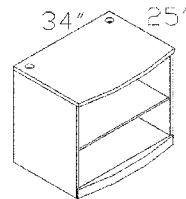

SA-7242DPBT
BOW TOP DOUBLE PED DESK
(CENTER DRAWER NOT INCLUDED)

SA-7217H
4 DOOR HUTCH

SA-3425TDC
2 DOOR COMPUTER DESK (BASE)

SA-3417HWD
2 DOOR HUTCH 34" (TOP)

SA-6630DP
DOUBLE PED DESK
(CENTER DRAWER NOT INCLUDED)

SA-6017H
2 DOOR HUTCH 60" (TO BE PLACED
ON TOP OF 60" OR 66" DESK)

SA-3425TDC
INSIDE OF COMPUTER DESK
PULL-OUT KEYBOARD TRAY,
STORAGE FOR CPU & CD,
SURGE PROTECTOR

SA-5934DE
RETURN DESK
ATTACHES TO OPEN DESK
2 BUILT-IN CENTER DRAWERS ON
EACH SIDE

SA-6030DP
DOUBLE PED DESK
(CENTER DRAWER NOT INCLUDED)

SA-7717BO
BOOKCASE 77"H

SA-3425DE
OPEN DESK (BASE)

SA-RF
ROLLING FILE
(TO BE PLACED UNDER
THE RETURN DESK)

SA-7225CR
KNEESPACE CREDENZA
(KEYBOARD SLIDE NOT INCLUDED)