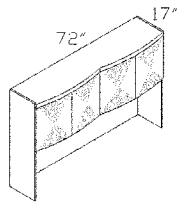

SA-7242DPBT
BOW TOP DOUBLE PED DESK
(CENTER DRAWER NOT INCLUDED)

SA-7217H
4 DOOR HUTCH

SA-3425TDC
2 DOOR COMPUTER DESK (BASE)

SA-3417HWD
2 DOOR HUTCH 34" (TOP)

SA-6630DP
DOUBLE PED DESK
(CENTER DRAWER NOT INCLUDED)

SA-6017H
2 DOOR HUTCH 60" (TO BE PLACED
ON TOP OF 60" OR 66" DESK)

SA-3425TDC
INSIDE OF COMPUTER DESK
PULL-OUT KEYBOARD TRAY,
STORAGE FOR CPU & CD,
SURGE PROTECTOR

SA-5934DE
RETURN DESK
ATTACHES TO OPEN DESK
2 BUILT-IN CENTER DRAWERS ON
EACH SIDE