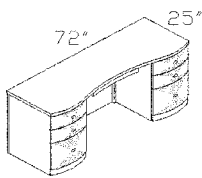

SA-6017H
2 DOOR HUTCH 60" (TO BE PLACED
ON TOP OF 60" OR 66" DESK)

SA-3425TDC
INSIDE OF COMPUTER DESK
PULL-OUT KEYBOARD TRAY,
STORAGE FOR CPU & CD,
SURGE PROTECTOR

SA-5934DE
RETURN DESK
ATTACHES TO OPEN DESK
2 BUILT-IN CENTER DRAWERS ON
EACH SIDE

SA-6030DP
DOUBLE PED DESK
(CENTER DRAWER NOT INCLUDED)

SA-7717BO
BOOKCASE 77"H

SA-3425DE
OPEN DESK (BASE)

SA-RF
ROLLING FILE
(TO BE PLACED UNDER
THE RETURN DESK)

SA-7225CR
KNEESPACE CREDENZA
(KEYBOARD SLIDE NOT INCLUDED)

SA-7717BOWD
BOOKCASE 77"H W/DOORS

SA-VF
VERTICAL FILE

SA-WKS
KEYBOARD SLIDE

SA-7225COMCR
COMPUTER CREDENZA
(KEYBOARD SLIDE NOT INCLUDED)

SA-3425LF
LATERAL FILE (BASE)

SA-3417H
OPEN HUTCH (TOP)

SA-CD
CENTER DRAWER