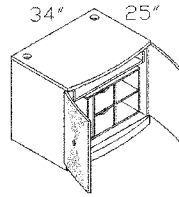

SA-7242DPBT
BOW TOP DOUBLE PED DESK
(CENTER DRAWER NOT INCLUDED)

SA-7217H
4 DOOR HUTCH

SA-3425TDC
2 DOOR COMPUTER DESK (BASE)

SA-3417HWD
2 DOOR HUTCH 34" (TOP)

SA-6630DP
DOUBLE PED DESK
(CENTER DRAWER NOT INCLUDED)

SA-6017H
2 DOOR HUTCH 60" (TO BE PLACED
ON TOP OF 60" OR 66" DESK)

SA-3425TDC
INSIDE OF COMPUTER DESK
PULL-OUT KEYBOARD TRAY,
STORAGE FOR CPU & CD,
SURGE PROTECTOR

SA-5934DE
RETURN DESK
ATTACHES TO OPEN DESK
2 BUILT-IN CENTER DRAWERS ON
EACH SIDE