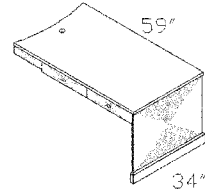

SA-7242DPBT
BOW TOP DOUBLE PED DESK
(CENTER DRAWER NOT INCLUDED)

SA-7217H
4 DOOR HUTCH

SA-3425TDC
2 DOOR COMPUTER DESK (BASE)

SA-3417HWD
2 DOOR HUTCH 34" (TOP)

SA-6630DP
DOUBLE PED DESK
(CENTER DRAWER NOT INCLUDED)

SA-6017H
2 DOOR HUTCH 60" (TO BE PLACED
ON TOP OF 60" OR 66" DESK)

SA-3425TDC
INSIDE OF COMPUTER DESK
PULL-OUT KEYBOARD TRAY,
STORAGE FOR CPU & CD,
SURGE PROTECTOR

SA-5934DE
RETURN DESK
ATTACHES TO OPEN DESK
2 BUILT-IN CENTER DRAWERS ON
EACH SIDE