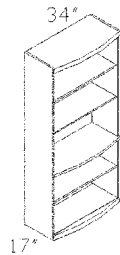

SA-7242DPBT
BOW TOP DOUBLE PED DESK
(CENTER DRAWER NOT INCLUDED)

SA-7217H
4 DOOR HUTCH

SA-3425TDC
2 DOOR COMPUTER DESK (BASE)

SA-3417HWD
2 DOOR HUTCH 34" (TOP)

SA-6630DP
DOUBLE PED DESK
(CENTER DRAWER NOT INCLUDED)

SA-6017H
2 DOOR HUTCH 60" (TO BE PLACED
ON TOP OF 60" OR 66" DESK)

SA-3425TDC
INSIDE OF COMPUTER DESK
PULL-OUT KEYBOARD TRAY,
STORAGE FOR CPU & CD,
SURGE PROTECTOR

SA-5934DE
RETURN DESK
ATTACHES TO OPEN DESK
2 BUILT-IN CENTER DRAWERS ON
EACH SIDE

SA-6030DP
DOUBLE PED DESK
(CENTER DRAWER NOT INCLUDED)

SA-7717BO
BOOKCASE 77"H

SA-3425DE
OPEN DESK (BASE)

SA-RF
ROLLING FILE
(TO BE PLACED UNDER
THE RETURN DESK)

SA-7225CR
KNEESPACE CREDENZA
(KEYBOARD SLIDE NOT INCLUDED)