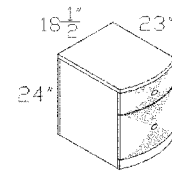

SA-RF
ROLLING FILE
(TO BE PLACED UNDER
THE RETURN DESK)