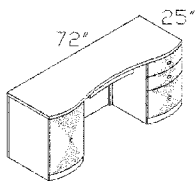

SA-6017H
2 DOOR HUTCH 60" (TO BE PLACED
ON TOP OF 60" OR 66" DESK)

SA-3425TDC
INSIDE OF COMPUTER DESK
PULL-OUT KEYBOARD TRAY,
STORAGE FOR CPU & CD,
SURGE PROTECTOR

SA-5934DE
RETURN DESK
ATTACHES TO OPEN DESK
2 BUILT-IN CENTER DRAWERS ON
EACH SIDE

SA-6030DP
DOUBLE PED DESK
(CENTER DRAWER NOT INCLUDED)

SA-7717BO
BOOKCASE 77"H

SA-3425DE
OPEN DESK (BASE)

SA-RF
ROLLING FILE
(TO BE PLACED UNDER
THE RETURN DESK)

SA-7225CR
KNEESPACE CREDENZA
(KEYBOARD SLIDE NOT INCLUDED)

SA-7717BOWD
BOOKCASE 77"H W/DOORS

SA-VF
VERTICAL FILE

SA-WKS
KEYBOARD SLIDE

SA-7225COMCR
COMPUTER CREDENZA
(KEYBOARD SLIDE NOT INCLUDED)

SA-3425LF
LATERAL FILE (BASE)

SA-3417H
OPEN HUTCH (TOP)

SA-CD
CENTER DRAWER