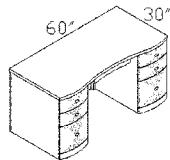

SA-7242DPBT
BOW TOP DOUBLE PED DESK
(CENTER DRAWER NOT INCLUDED)

SA-7217H
4 DOOR HUTCH

SA-3425TDC
2 DOOR COMPUTER DESK (BASE)

SA-3417HWD
2 DOOR HUTCH 34" (TOP)

SA-6630DP
DOUBLE PED DESK
(CENTER DRAWER NOT INCLUDED)

SA-6017H
2 DOOR HUTCH 60" (TO BE PLACED
ON TOP OF 60" OR 66" DESK)

SA-3425TDC
INSIDE OF COMPUTER DESK
PULL-OUT KEYBOARD TRAY,
STORAGE FOR CPU & CD,
SURGE PROTECTOR

SA-5934DE
RETURN DESK
ATTACHES TO OPEN DESK
2 BUILT-IN CENTER DRAWERS ON
EACH SIDE