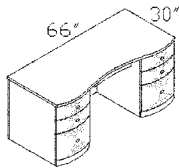

SA-7242DPBT
BOW TOP DOUBLE PED DESK
(CENTER DRAWER NOT INCLUDED)

SA-7217H
4 DOOR HUTCH

SA-3425TDC
2 DOOR COMPUTER DESK (BASE)

SA-3417HWD
2 DOOR HUTCH 34" (TOP)

SA-6630DP
DOUBLE PED DESK
(CENTER DRAWER NOT INCLUDED)

SA-6017H
2 DOOR HUTCH 60" (TO BE PLACED
ON TOP OF 60" OR 66" DESK)

SA-3425TDC
INSIDE OF COMPUTER DESK
PULL-OUT KEYBOARD TRAY,
STORAGE FOR CPU & CD,
SURGE PROTECTOR

SA-5934DE
RETURN DESK
ATTACHES TO OPEN DESK
2 BUILT-IN CENTER DRAWERS ON
EACH SIDE