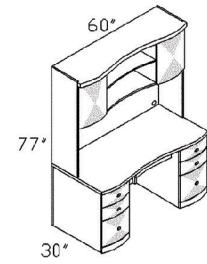

SA-CD
CENTER DRAWER

**SA-6017H
SA-6030DP**