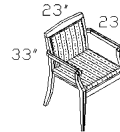

CHAIR-11
Guest Chair (Burgundy/Tan
Fabric Can Be Reupholstered)