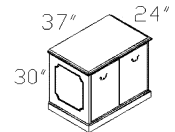

TOP-3724TDC
2-Door Cabinet