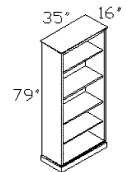

TOP-79BOL
Left Hand Facing Bookcase 79"H