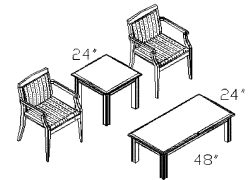

TOP-7216H
Hutch W/Wood Doors

TOP-3616GH
Bookcase W/Glass Doors
(Specify Free Standing/Stacking)

TOP-79BOR
Right Hand Facing Bookcase 79"H

TOP-12048T 2" Top
Boat Shape Conference Table
(Two Sections)

TOP-7236DP
TOP-7224CR
TOP-7016GH

TOP-49BO
Bookcase 49"H
(Specify Free Standing/Stacking)

TOP-VB
Presentation Board

TOP-14448T 2" Top
Boat Shape Conference Table
(Two Sections)

TOP-3616GH
TOP-3724TDC

TOP-79BO
Bookcase 79"H – Free Standing

TOP-4200T
Executive Round Table

CHAIR-11
Guest Chair (Burgundy/Tan
Fabric Can Be Reupholstered)

TOP-49BO
TOP-3724LF

TOP-79BOL
Left Hand Facing Bookcase 79"H

TOP-4800T
Executive Round Table

TOP-EU
TOP-7216H

TOP-2424T
TOP-2448T
CHAIR-11 (2)

TOP-79BOC
Center Bookcase 79"H

TOP-9648T 2" Top
Rectangular Conference Table

TOP-7842DPBT
TOP-7224BC
TOP-WORG