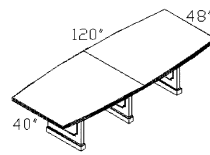

TOP-7216H
Hutch W/Wood Doors

TOP-3616GH
Bookcase W/Glass Doors
(Specify Free Standing/Stacking)

TOP-79BOR
Right Hand Facing Bookcase 79"H

TOP-12048T 2" Top
Boat Shape Conference Table
(Two Sections)

TOP-7236DP
TOP-7224CR
TOP-7016GH

TOP-49BO
Bookcase 49"H
(Specify Free Standing/Stacking)

TOP-VB
Presentation Board

TOP-14448T 2" Top
Boat Shape Conference Table
(Two Sections)

TOP-3616GH
TOP-3724TDC

TOP-79BO
Bookcase 79"H – Free Standing