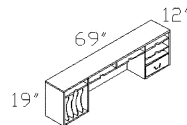

TOP-2448T
Coffee Table

TOP-3724TDC
2-Door Cabinet

TOP-7224CR
Kneespace Credenza
W/Keyboard Slide 2 File/File Ped

TOP-EU L/R
'U' W/72" Desk – Left or Right
W/Center Drawer & Keyboard Slide

TOP-WORG
Work Organizer
(To Be Placed On Top Of Credenza)