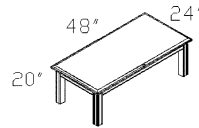

TOP-7842DPBT
Bow Top Double Pedestal Desk
W/Dictation Slide & Center Drawer

TOP-7224BC
Storage Credenza

TOP-RUL L/R
Reception 'L' Unit – Left or Right
W/Center Drawer

TOP-3724LF
2-Drawer Lateral File

TOP-7236DP
Double Pedestal Desk
W/Dictation Slide & Center Drawer

TOP-EL L/R
'L' W/72" Desk – Left or Right
W/Center Drawer

TOP-2424T
End Table

TOP-372455LF
4-Drawer Lateral File

TOP-6632DP
Double Pedestal Desk
W/Dictation Slide & Center Drawer

TOP-EL6630 L/R
'L' W/66" Desk – Left or Right
W/Center Drawer

TOP-2448T
Coffee Table

TOP-3724TDC
2-Door Cabinet

TOP-7224CR
Kneespace Credenza
W/Keyboard Slide 2 File/File Ped

TOP-EU L/R
'U' W/72" Desk – Left or Right
W/Center Drawer & Keyboard Slide

TOP-WORG
Work Organizer
(To Be Placed On Top Of Credenza)