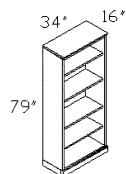

TOP-49BO
Bookcase 49"H
(Specify Free Standing/Stacking)

TOP-VB
Presentation Board

TOP-14448T 2" Top
Boat Shape Conference Table
(Two Sections)

TOP-3616GH
TOP-3724TDC

TOP-79BO
Bookcase 79"H – Free Standing

TOP-4200T
Executive Round Table

CHAIR-11
Guest Chair (Burgundy/Tan
Fabric Can Be Reupholstered)

TOP-49BO
TOP-3724LF

TOP-79BOL
Left Hand Facing Bookcase 79"H

TOP-4800T
Executive Round Table

TOP-EU
TOP-7216H

TOP-2424T
TOP-2448T
CHAIR-11 (2)

TOP-79BOC
Center Bookcase 79"H

TOP-9648T 2" Top
Rectangular Conference Table

TOP-7842DPBT
TOP-7224BC
TOP-WORG