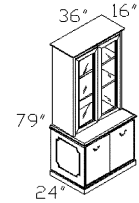

TOP-7216H
Hutch W/Wood Doors

TOP-3616GH
Bookcase W/Glass Doors
(Specify Free Standing/Stacking)

TOP-79BOR
Right Hand Facing Bookcase 79"H

TOP-12048T 2" Top
Boat Shape Conference Table
(Two Sections)

TOP-7236DP
TOP-7224CR
TOP-7016GH

TOP-49BO
Bookcase 49"H
(Specify Free Standing/Stacking)

TOP-VB
Presentation Board

TOP-14448T 2" Top
Boat Shape Conference Table
(Two Sections)

TOP-3616GH
TOP-3724TDC

TOP-79BO
Bookcase 79"H – Free Standing