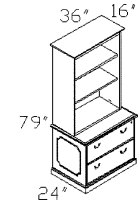

TOP-49BO
TOP-3724LF