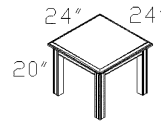

TOP-7842DPBT
Bow Top Double Pedestal Desk
W/Dictation Slide & Center Drawer

TOP-7224BC
Storage Credenza

TOP-RUL L/R
Reception 'L' Unit – Left or Right
W/Center Drawer

TOP-3724LF
2-Drawer Lateral File

TOP-7236DP
Double Pedestal Desk
W/Dictation Slide & Center Drawer

TOP-EL L/R
'L' W/72" Desk – Left or Right
W/Center Drawer

TOP-2424T
End Table

TOP-372455LF
4-Drawer Lateral File

TOP-6632DP
Double Pedestal Desk
W/Dictation Slide & Center Drawer

TOP-EL6630 L/R
'L' W/66" Desk – Left or Right
W/Center Drawer