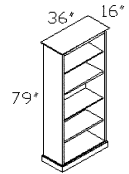

TOP-7216H
Hutch W/Wood Doors

TOP-3616GH
Bookcase W/Glass Doors
(Specify Free Standing/Stacking)

TOP-79BOR
Right Hand Facing Bookcase 79"H

TOP-12048T 2" Top
Boat Shape Conference Table
(Two Sections)

TOP-7236DP
TOP-7224CR
TOP-7016GH

TOP-49BO
Bookcase 49"H
(Specify Free Standing/Stacking)

TOP-VB
Presentation Board

TOP-14448T 2" Top
Boat Shape Conference Table
(Two Sections)

TOP-3616GH
TOP-3724TDC

TOP-79BO
Bookcase 79"H – Free Standing