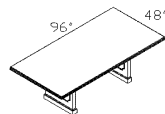

TOP-49BO
Bookcase 49"H
(Specify Free Standing/Stacking)

TOP-VB
Presentation Board

TOP-14448T 2" Top
Boat Shape Conference Table
(Two Sections)

TOP-3616GH
TOP-3724TDC

TOP-79BO
Bookcase 79"H – Free Standing

TOP-4200T
Executive Round Table

CHAIR-11
Guest Chair (Burgundy/Tan
Fabric Can Be Reupholstered)

TOP-49BO
TOP-3724LF

TOP-79BOL
Left Hand Facing Bookcase 79"H

TOP-4800T
Executive Round Table

TOP-EU
TOP-7216H

TOP-2424T
TOP-2448T
CHAIR-11 (2)

TOP-79BOC
Center Bookcase 79"H

TOP-9648T 2" Top
Rectangular Conference Table

TOP-7842DPBT
TOP-7224BC
TOP-WORG