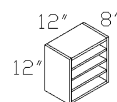

TOP-WORG
Work Organizer
(To Be Placed On Top Of Credenza)