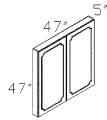

TOP-7216H
Hutch W/Wood Doors

TOP-3616GH
Bookcase W/Glass Doors
(Specify Free Standing/Stacking)

TOP-79BOR
Right Hand Facing Bookcase 79"H

TOP-12048T 2" Top
Boat Shape Conference Table
(Two Sections)

TOP-7236DP
TOP-7224CR
TOP-7016GH

TOP-49BO
Bookcase 49"H
(Specify Free Standing/Stacking)

TOP-VB
Presentation Board

TOP-14448T 2" Top
Boat Shape Conference Table
(Two Sections)

TOP-3616GH
TOP-3724TDC

TOP-79BO
Bookcase 79"H – Free Standing