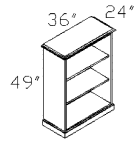

TOP-7216H
Hutch W/Wood Doors

TOP-3616GH
Bookcase W/Glass Doors
(Specify Free Standing/Stacking)

TOP-79BOR
Right Hand Facing Bookcase 79"H

TOP-12048T 2" Top
Boat Shape Conference Table
(Two Sections)

TOP-7236DP
TOP-7224CR
TOP-7016GH

TOP-49BO
Bookcase 49"H
(Specify Free Standing/Stacking)

TOP-VB
Presentation Board

TOP-14448T 2" Top
Boat Shape Conference Table
(Two Sections)

TOP-3616GH
TOP-3724TDC

TOP-79BO
Bookcase 79"H – Free Standing