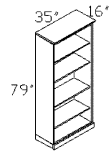

TOP-2448T
Coffee Table

TOP-3724TDC
2-Door Cabinet

TOP-7224CR
Kneespace Credenza
W/Keyboard Slide 2 File/File Ped

TOP-EU L/R
'U' W/72" Desk – Left or Right
W/Center Drawer & Keyboard Slide

TOP-WORG
Work Organizer
(To Be Placed On Top Of Credenza)

TOP-7016GH
Hutch W/Glass Doors

TOP-7224COMCR
Computer Credenza
W/Keyboard Slide
1 Computer Cabinet 1 File Ped

TOP-RUU L/R
Reception 'U' Unit – Left or Right
W/Center Drawer & Keyboard Slide

TOP-PORG
Paper Organizer

TOP-7216H
Hutch W/Wood Doors

TOP-3616GH
Bookcase W/Glass Doors
(Specify Free Standing/Stacking)

TOP-79BOR
Right Hand Facing Bookcase 79"H

TOP-12048T 2" Top
Boat Shape Conference Table
(Two Sections)

TOP-7236DP
TOP-7224CR
TOP-7016GH

TOP-49BO
Bookcase 49"H
(Specify Free Standing/Stacking)

TOP-VB
Presentation Board

TOP-14448T 2" Top
Boat Shape Conference Table
(Two Sections)

TOP-3616GH
TOP-3724TDC

TOP-79BO
Bookcase 79"H – Free Standing