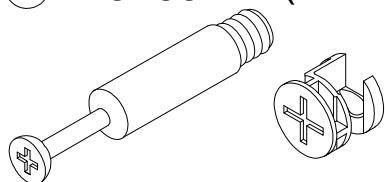

AMBER

Assembly Instructions

CHERRYMAN

A426 Storage Hutch Shell

Ⓐ $\phi 15 \times 33$ 26(PCS)

Ⓑ $\phi 8 \times 30$ 28(PCS)

Ⓓ $\phi 50$ 2(PCS)

Ⓕ $\phi 4 \times 20$ 8(PCS)

Ⓗ $\phi 15 \times 1$ 26(PCS)

Ⓖ $100 \times 100 \times 3$ 2(PCS)

Ⓖ $\phi 25 \times 2$ 6(PCS)

AMBER

Assembly Instructions

CHERRYMAN

A426 Storage Hutch Shell

AMBER