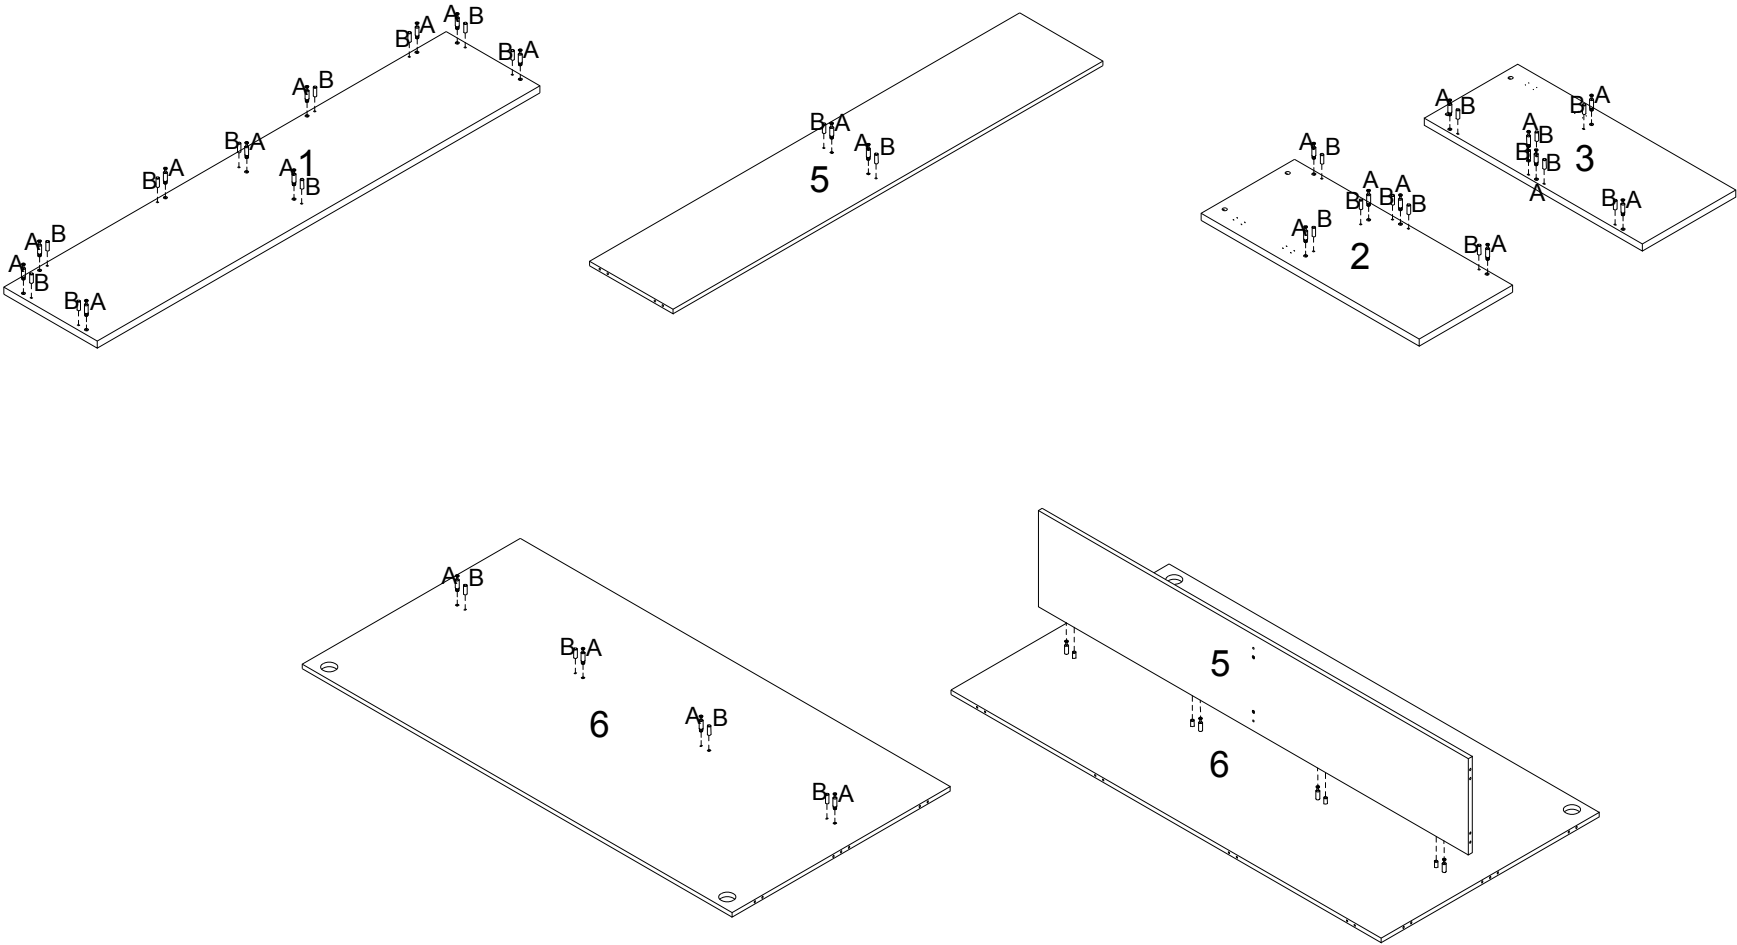

Ⓗ $\phi 15 \times 1$ 26(PCS)

Ⓖ $100 \times 100 \times 3$ 2(PCS)

Ⓖ $\phi 25 \times 2$ 6(PCS)

AMBER

Assembly Instructions

CHERRYMAN

A426 Storage Hutch Shell

AMBER